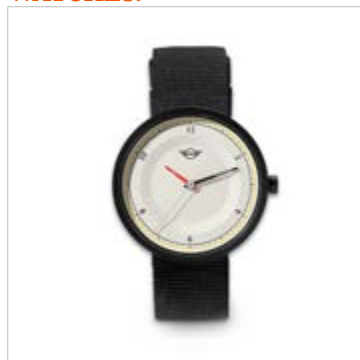

WATCHES.

MINI DEFINITE WATCH.
Black 5B32117

5B32117